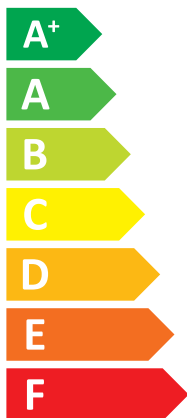

ENERG

енергия · ενεργεια

GRS-CQ12Pd/NpG

GREE

4-M

A++

A

Two icons showing sound power level: a speaker icon with the text "- dB" and a house icon with the text "58 dB".

A map of Europe with different regions shaded in three shades of blue. A legend to the right shows three boxes: a dark blue box labeled "11 kW", a medium blue box labeled "12 kW", and a light blue box labeled "12 kW".